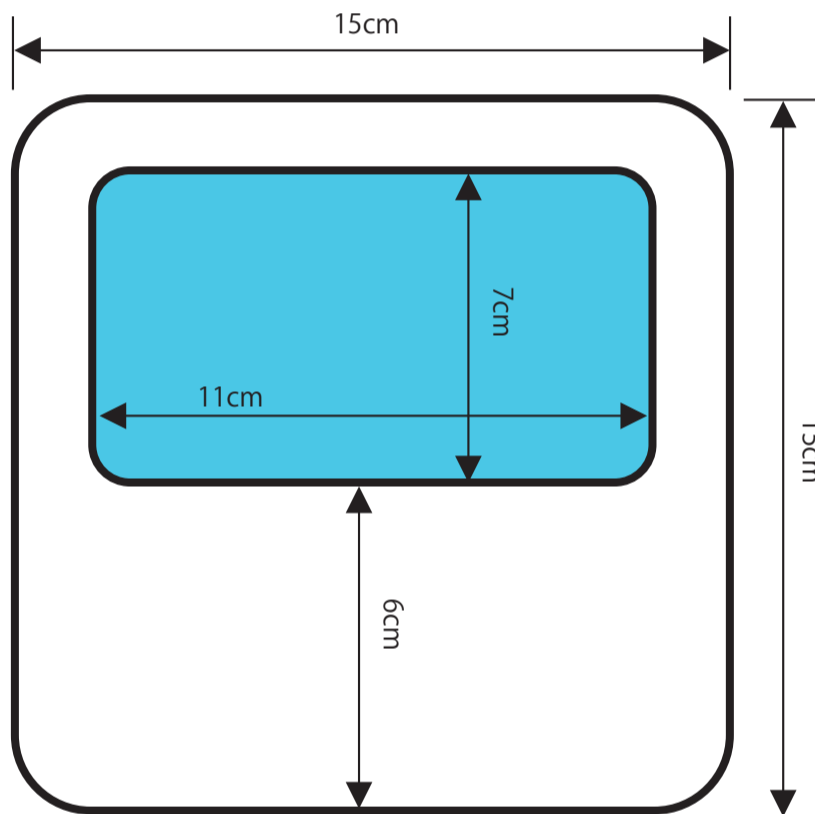

Sizes of the items for e-tsuke (drawing) experience workshop

Bowl

Hand mirror (small)

Mamezara (mini plate)

Photo frame

 This part is the window where the picture is shown. This part cannot be drawn.

Hand mirror (large)

Coffee tray