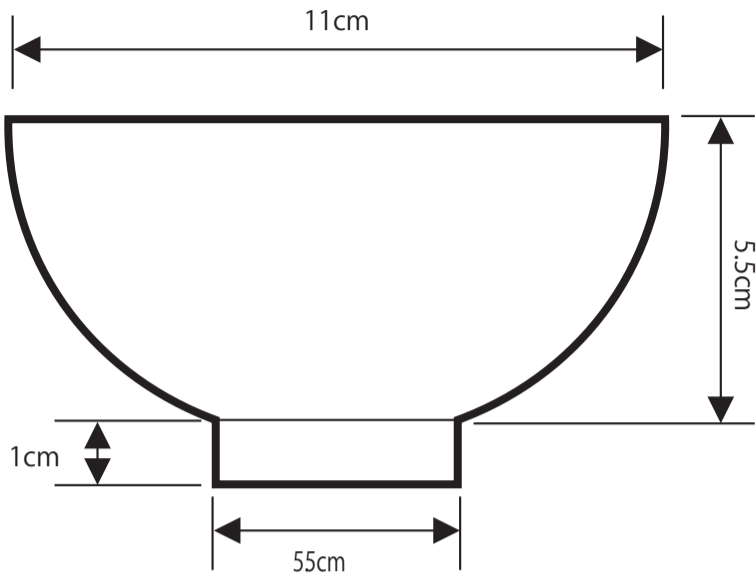

Sizes of the items for e-tsuke (drawing) experience workshop

Bowl

Hand mirror (small)

Mamezara (mini plate)

Photo frame

 This part is the window where the picture is shown. This part cannot be drawn.

Hand mirror (large)