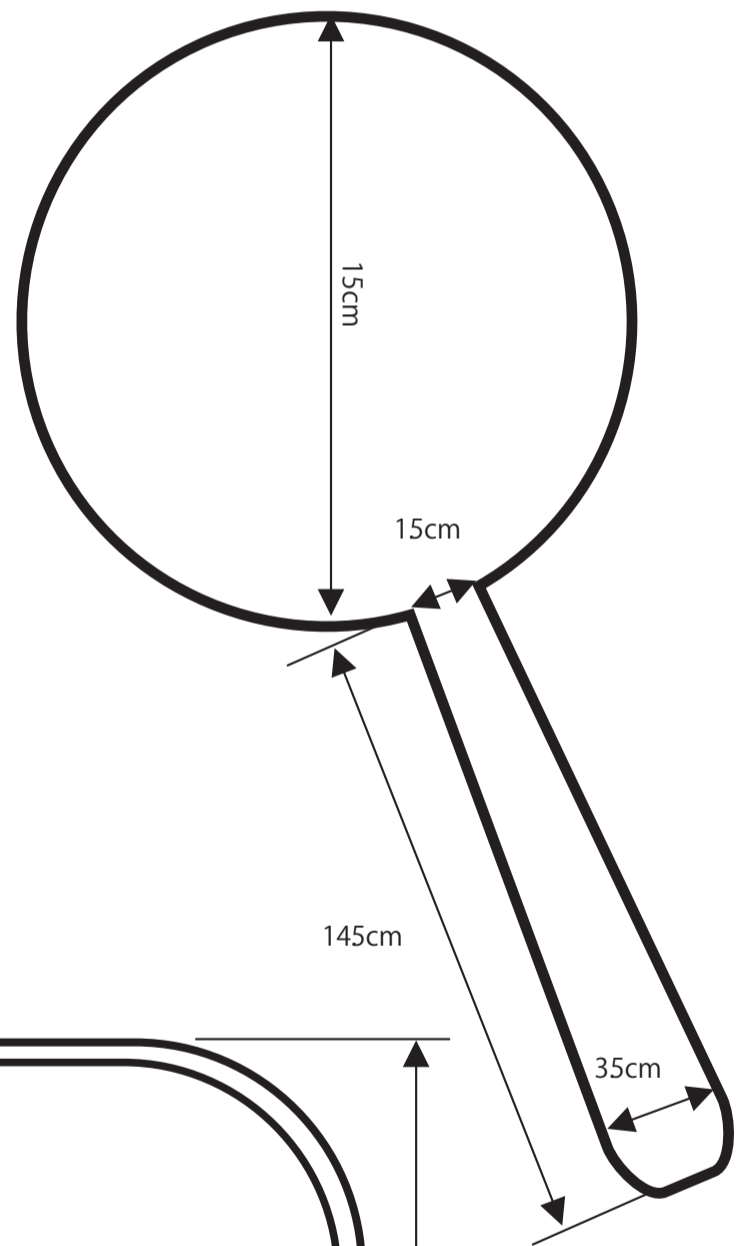

Sizes of the items for e-tsuke (drawing) experience workshop

Bowl

Hand mirror (small)

Mamezara (mini plate)

Photo frame

 This part is the window where the picture is shown. This part cannot be drawn.

Hand mirror (large)

Coffee tray